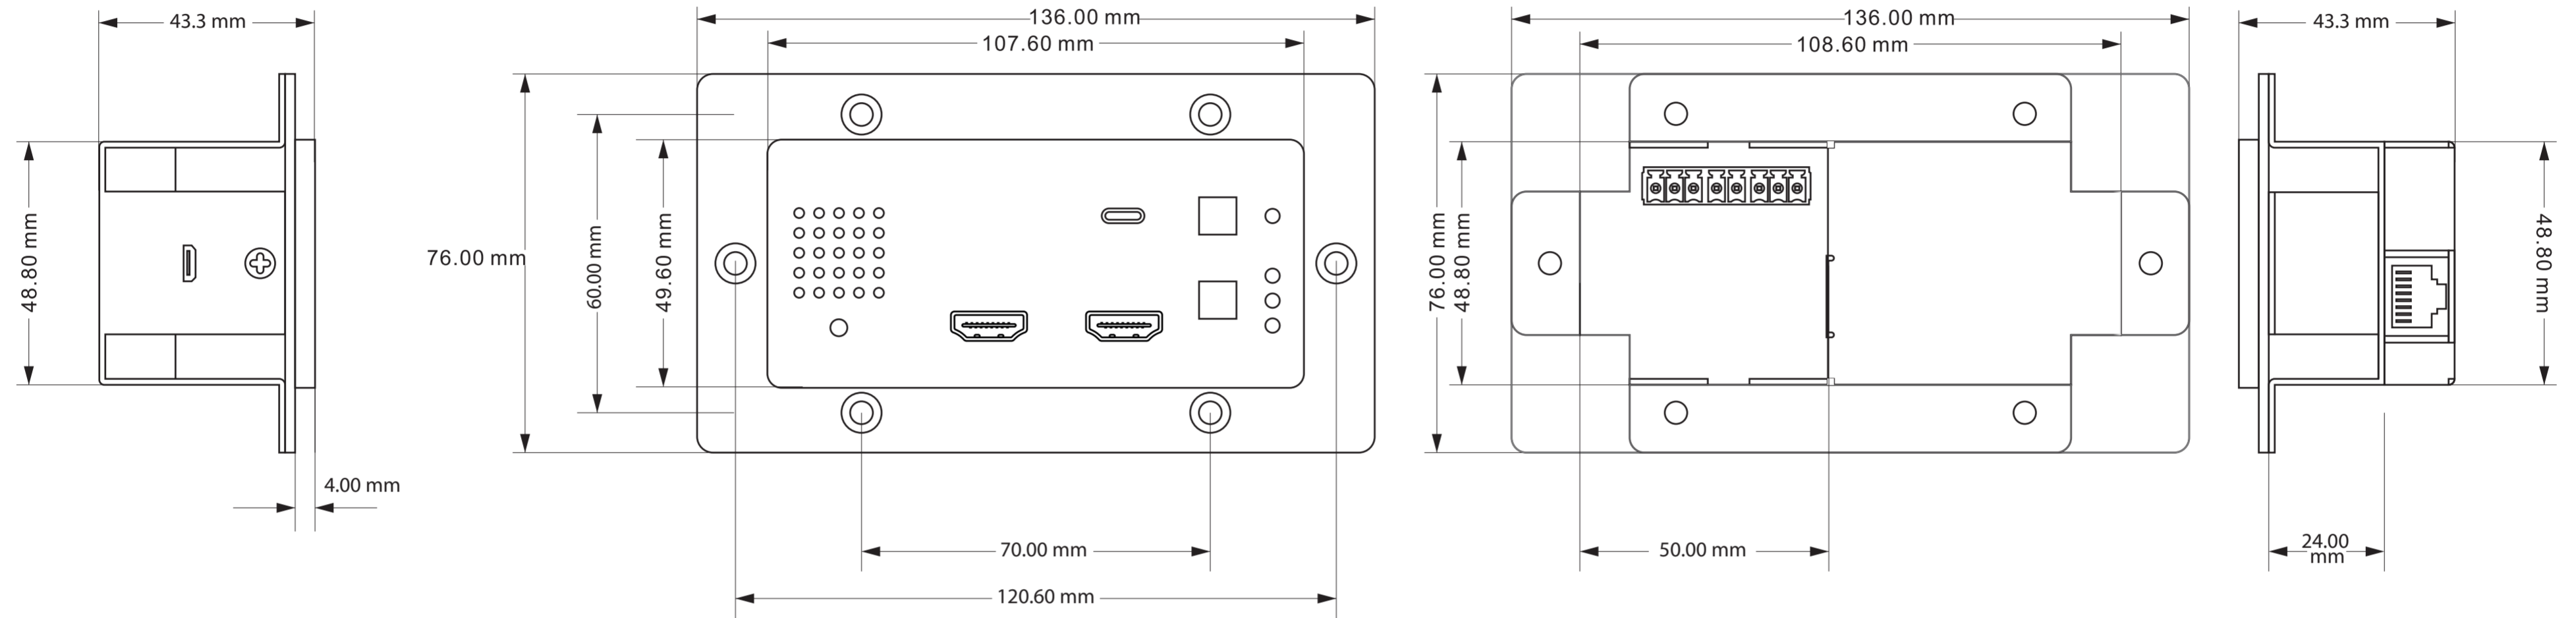

HEX31WP-TX

Dimensional information

Dimensions

Module Dimensions (W x H x D):
136mm x 76mm x 44mm
(without faceplate)

Faceplate Dimensions (W x H x D):
146mm x 86mm x 6mm

Cut Out Dimensions (W x H x D):
109mm x 50mm x 36mm

Mounting Hole Spacing:
UK 121mm CTC, EU 60mm CTC

Backbox Mounting Depth:
40mm (minimum), 47mm
(recommended), UK or EU double gang