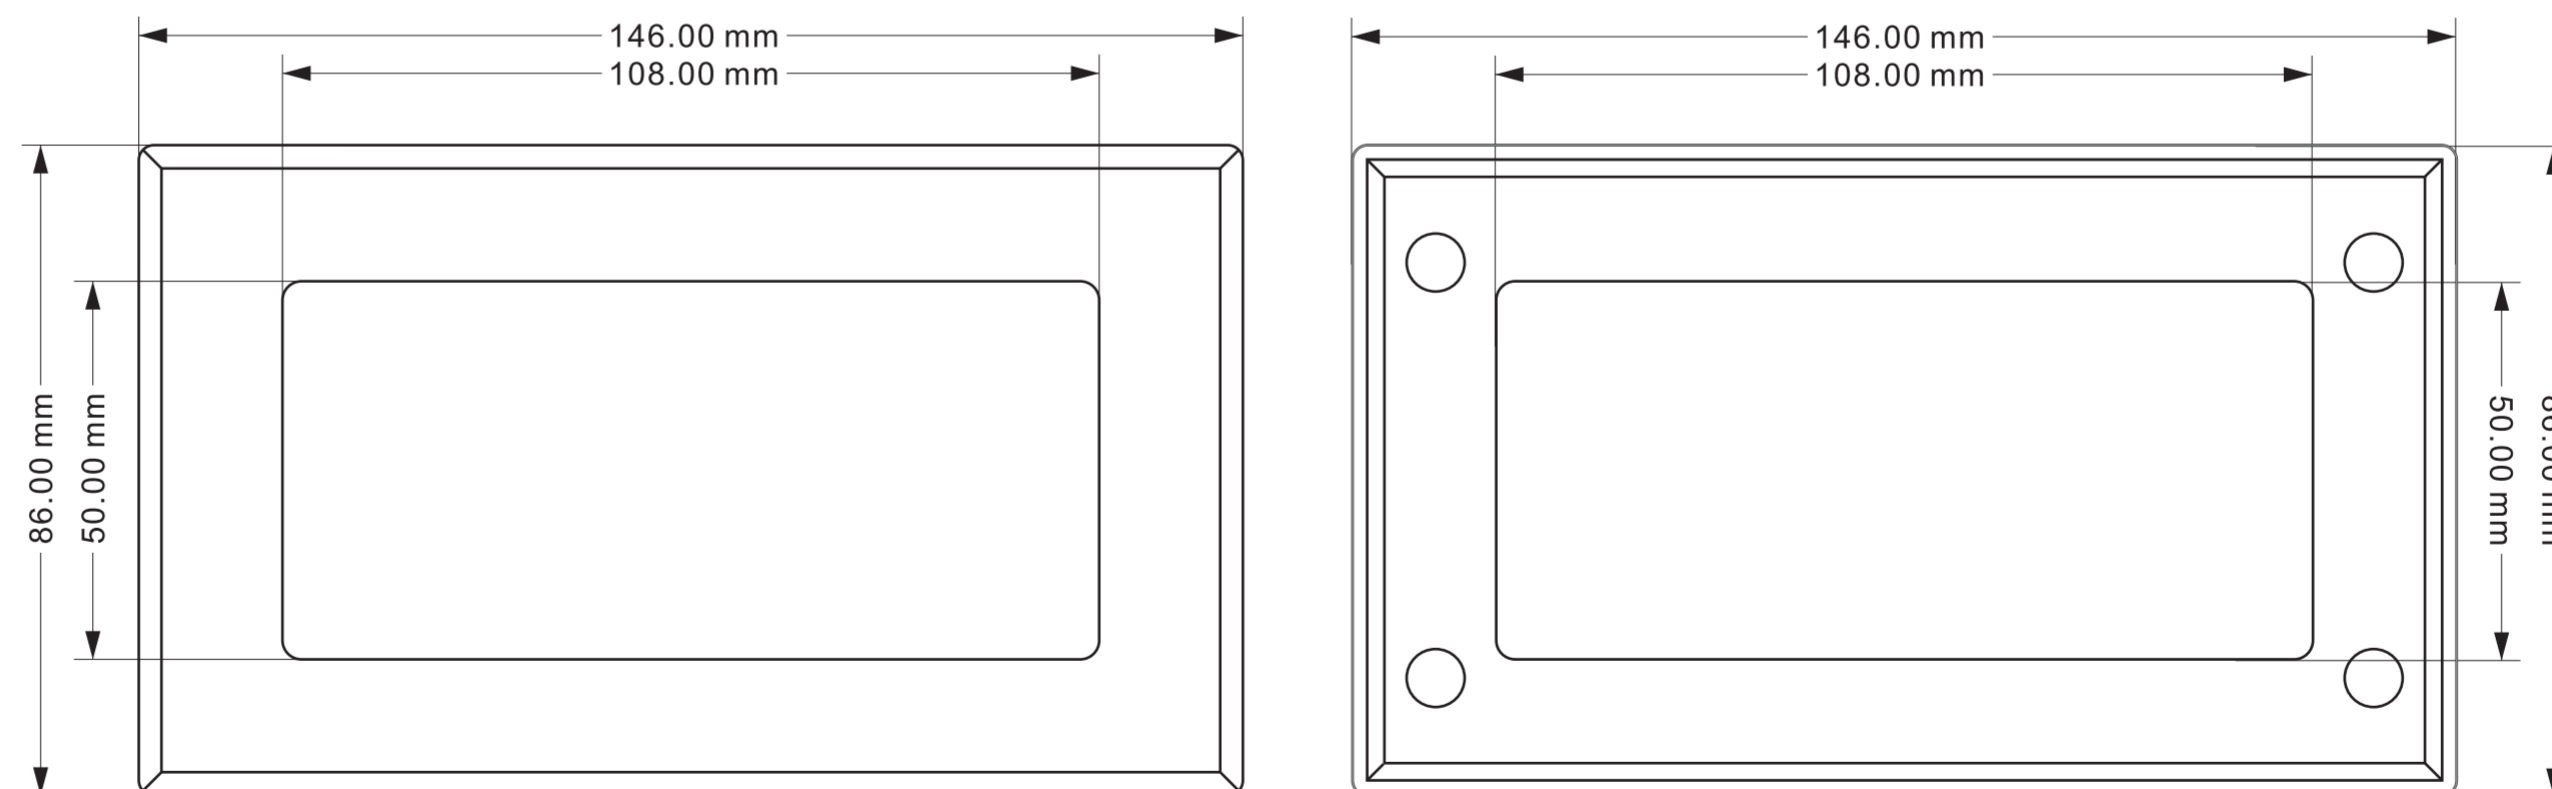

HEX31WP-TX

Dimensional information

Dimensions

Module Dimensions (W x H x D):
136mm x 76mm x 44mm
(without faceplate)

Faceplate Dimensions (W x H x D):
146mm x 86mm x 6mm

Cut Out Dimensions (W x H x D):
109mm x 50mm x 36mm

Mounting Hole Spacing:
UK 121mm CTC, EU 60mm CTC

Backbox Mounting Depth:
40mm (minimum), 47mm
(recommended), UK or EU double gang