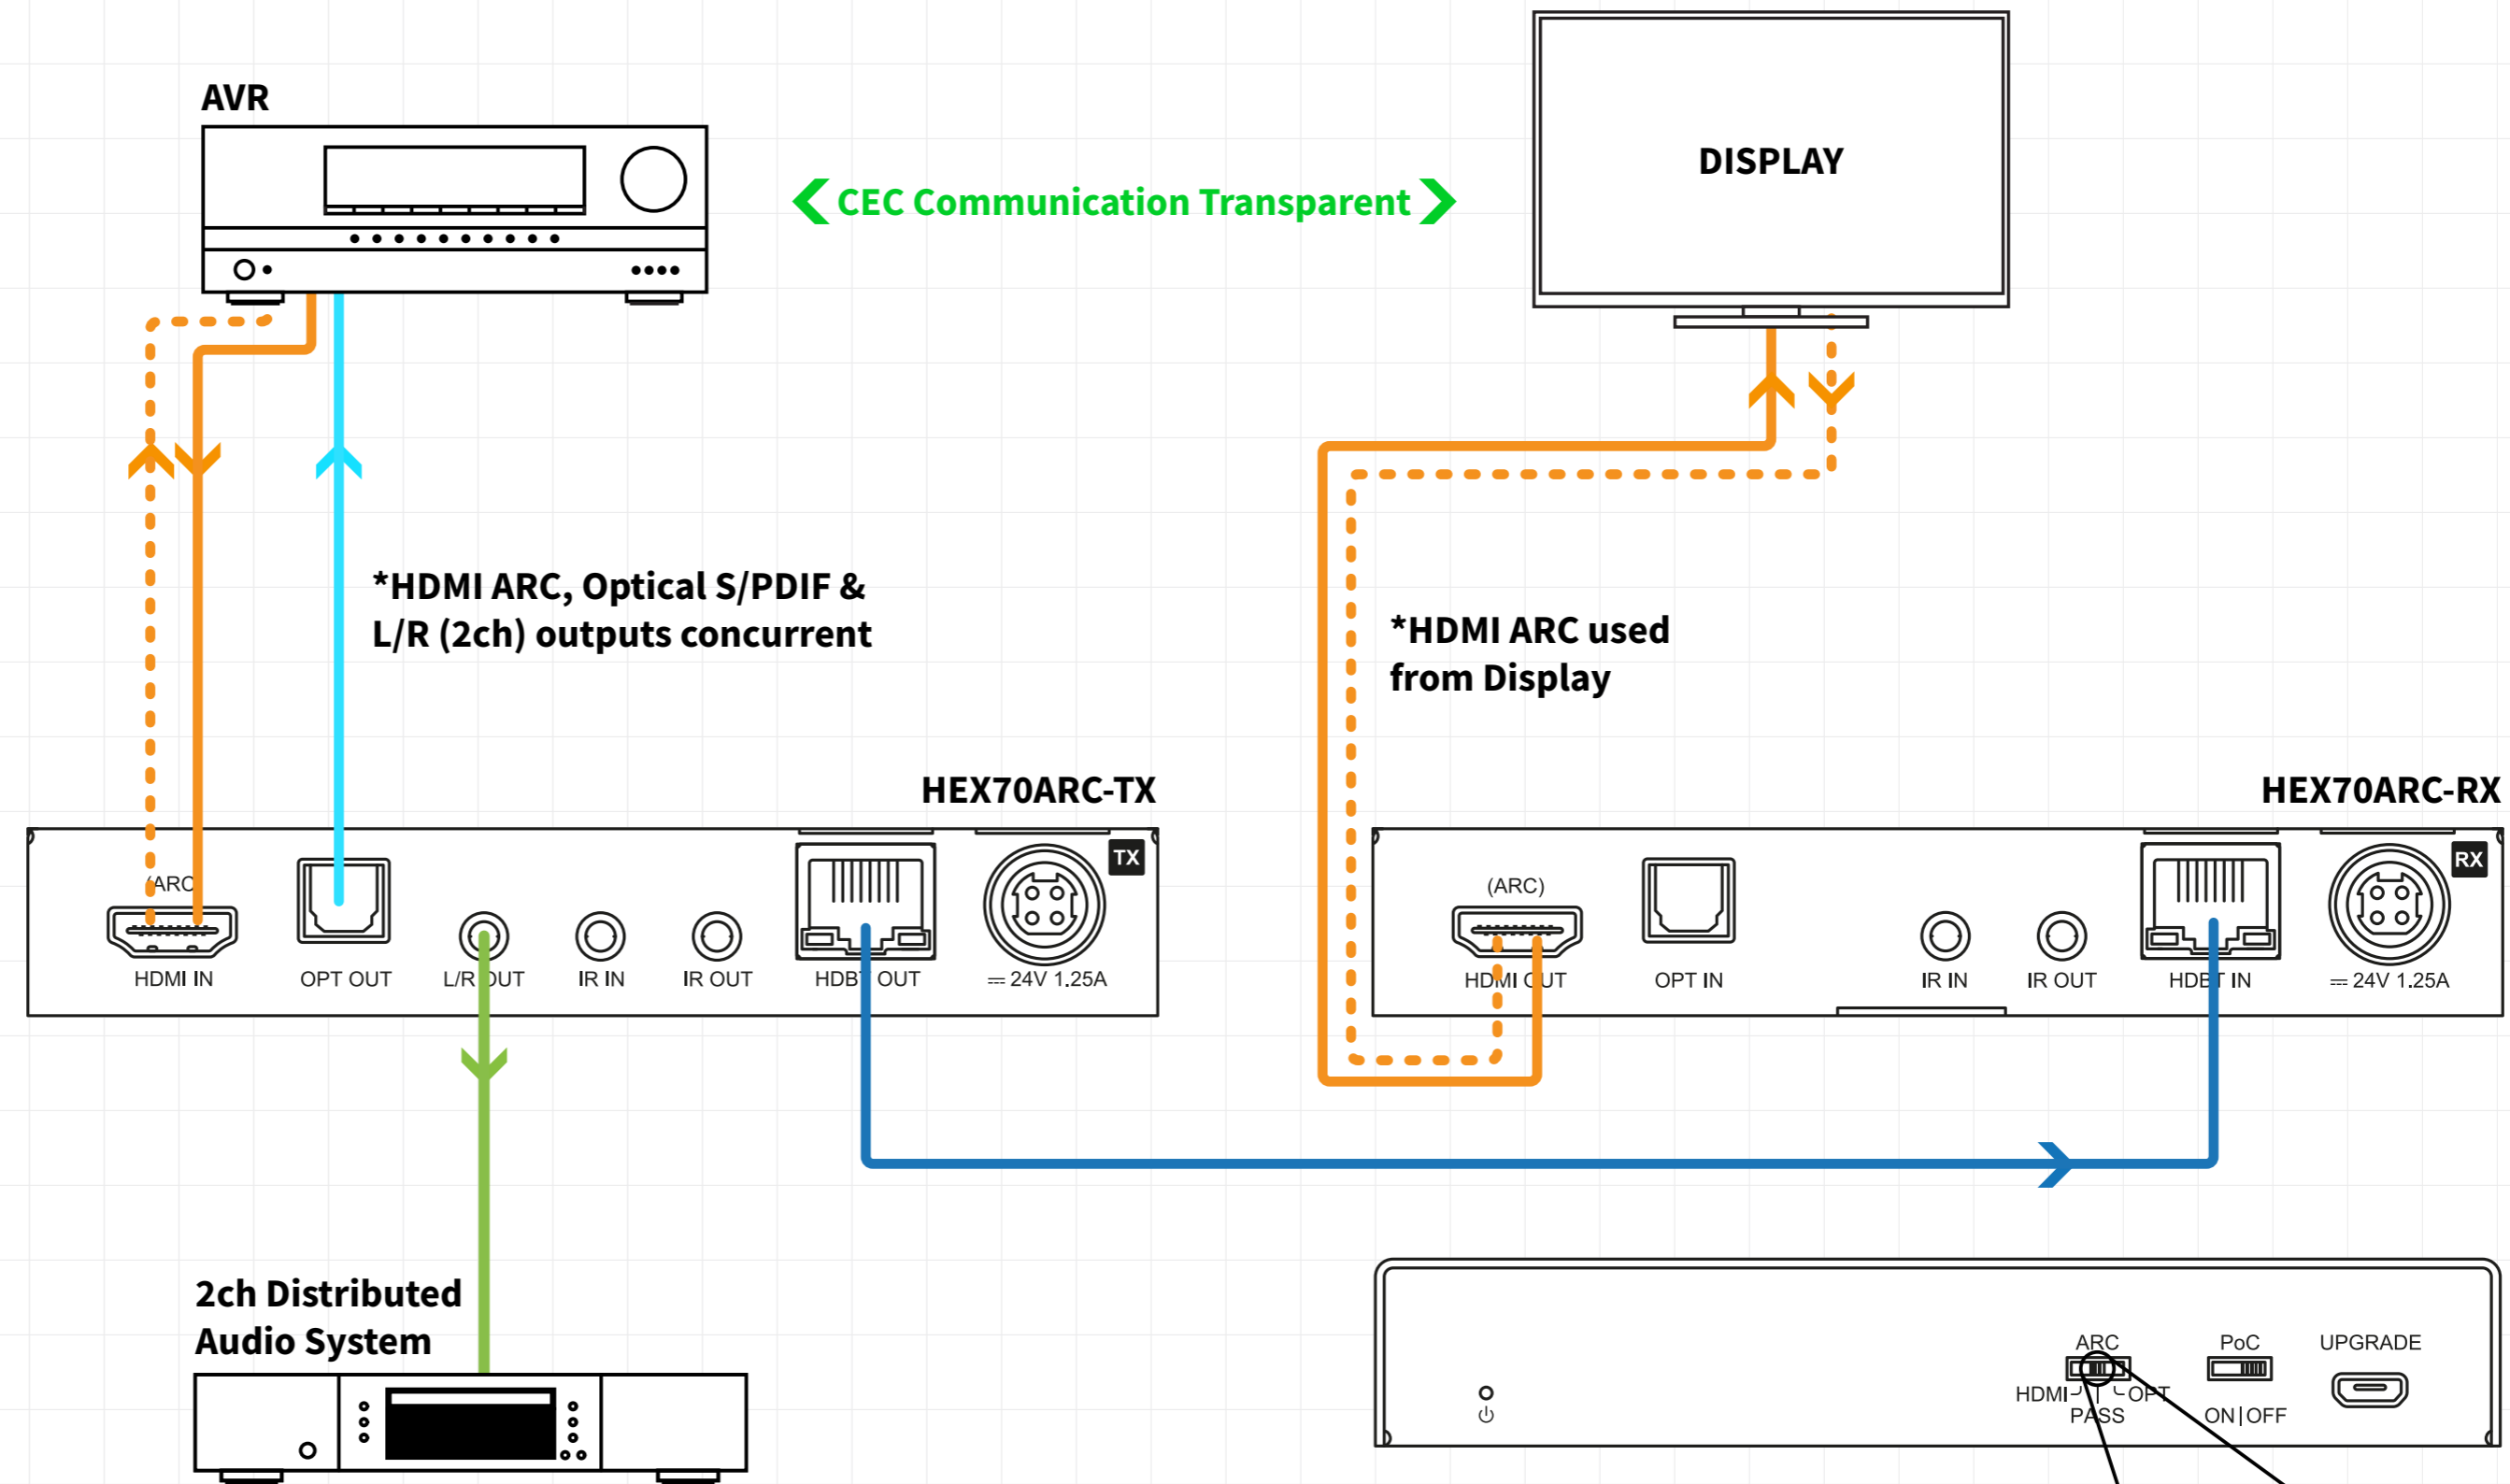

RX ARC Switch in PASS Position

← CEC Communication Transparent →

*HDMI ARC, Optical S/PDIF & L/R (2ch) outputs concurrent

*HDMI ARC used from Display

2ch Distributed Audio System

Please Note - Source audio from screen must be 2ch PCM for L/R audio.

- IR
- HDMI
- HDMI ARC
- RS-232
- Analogue Audio
- CAT
- Optical Digital

ARC
HDMI | OPT
PASS ON/OFF

ARC
HDMI | OPT
PASS