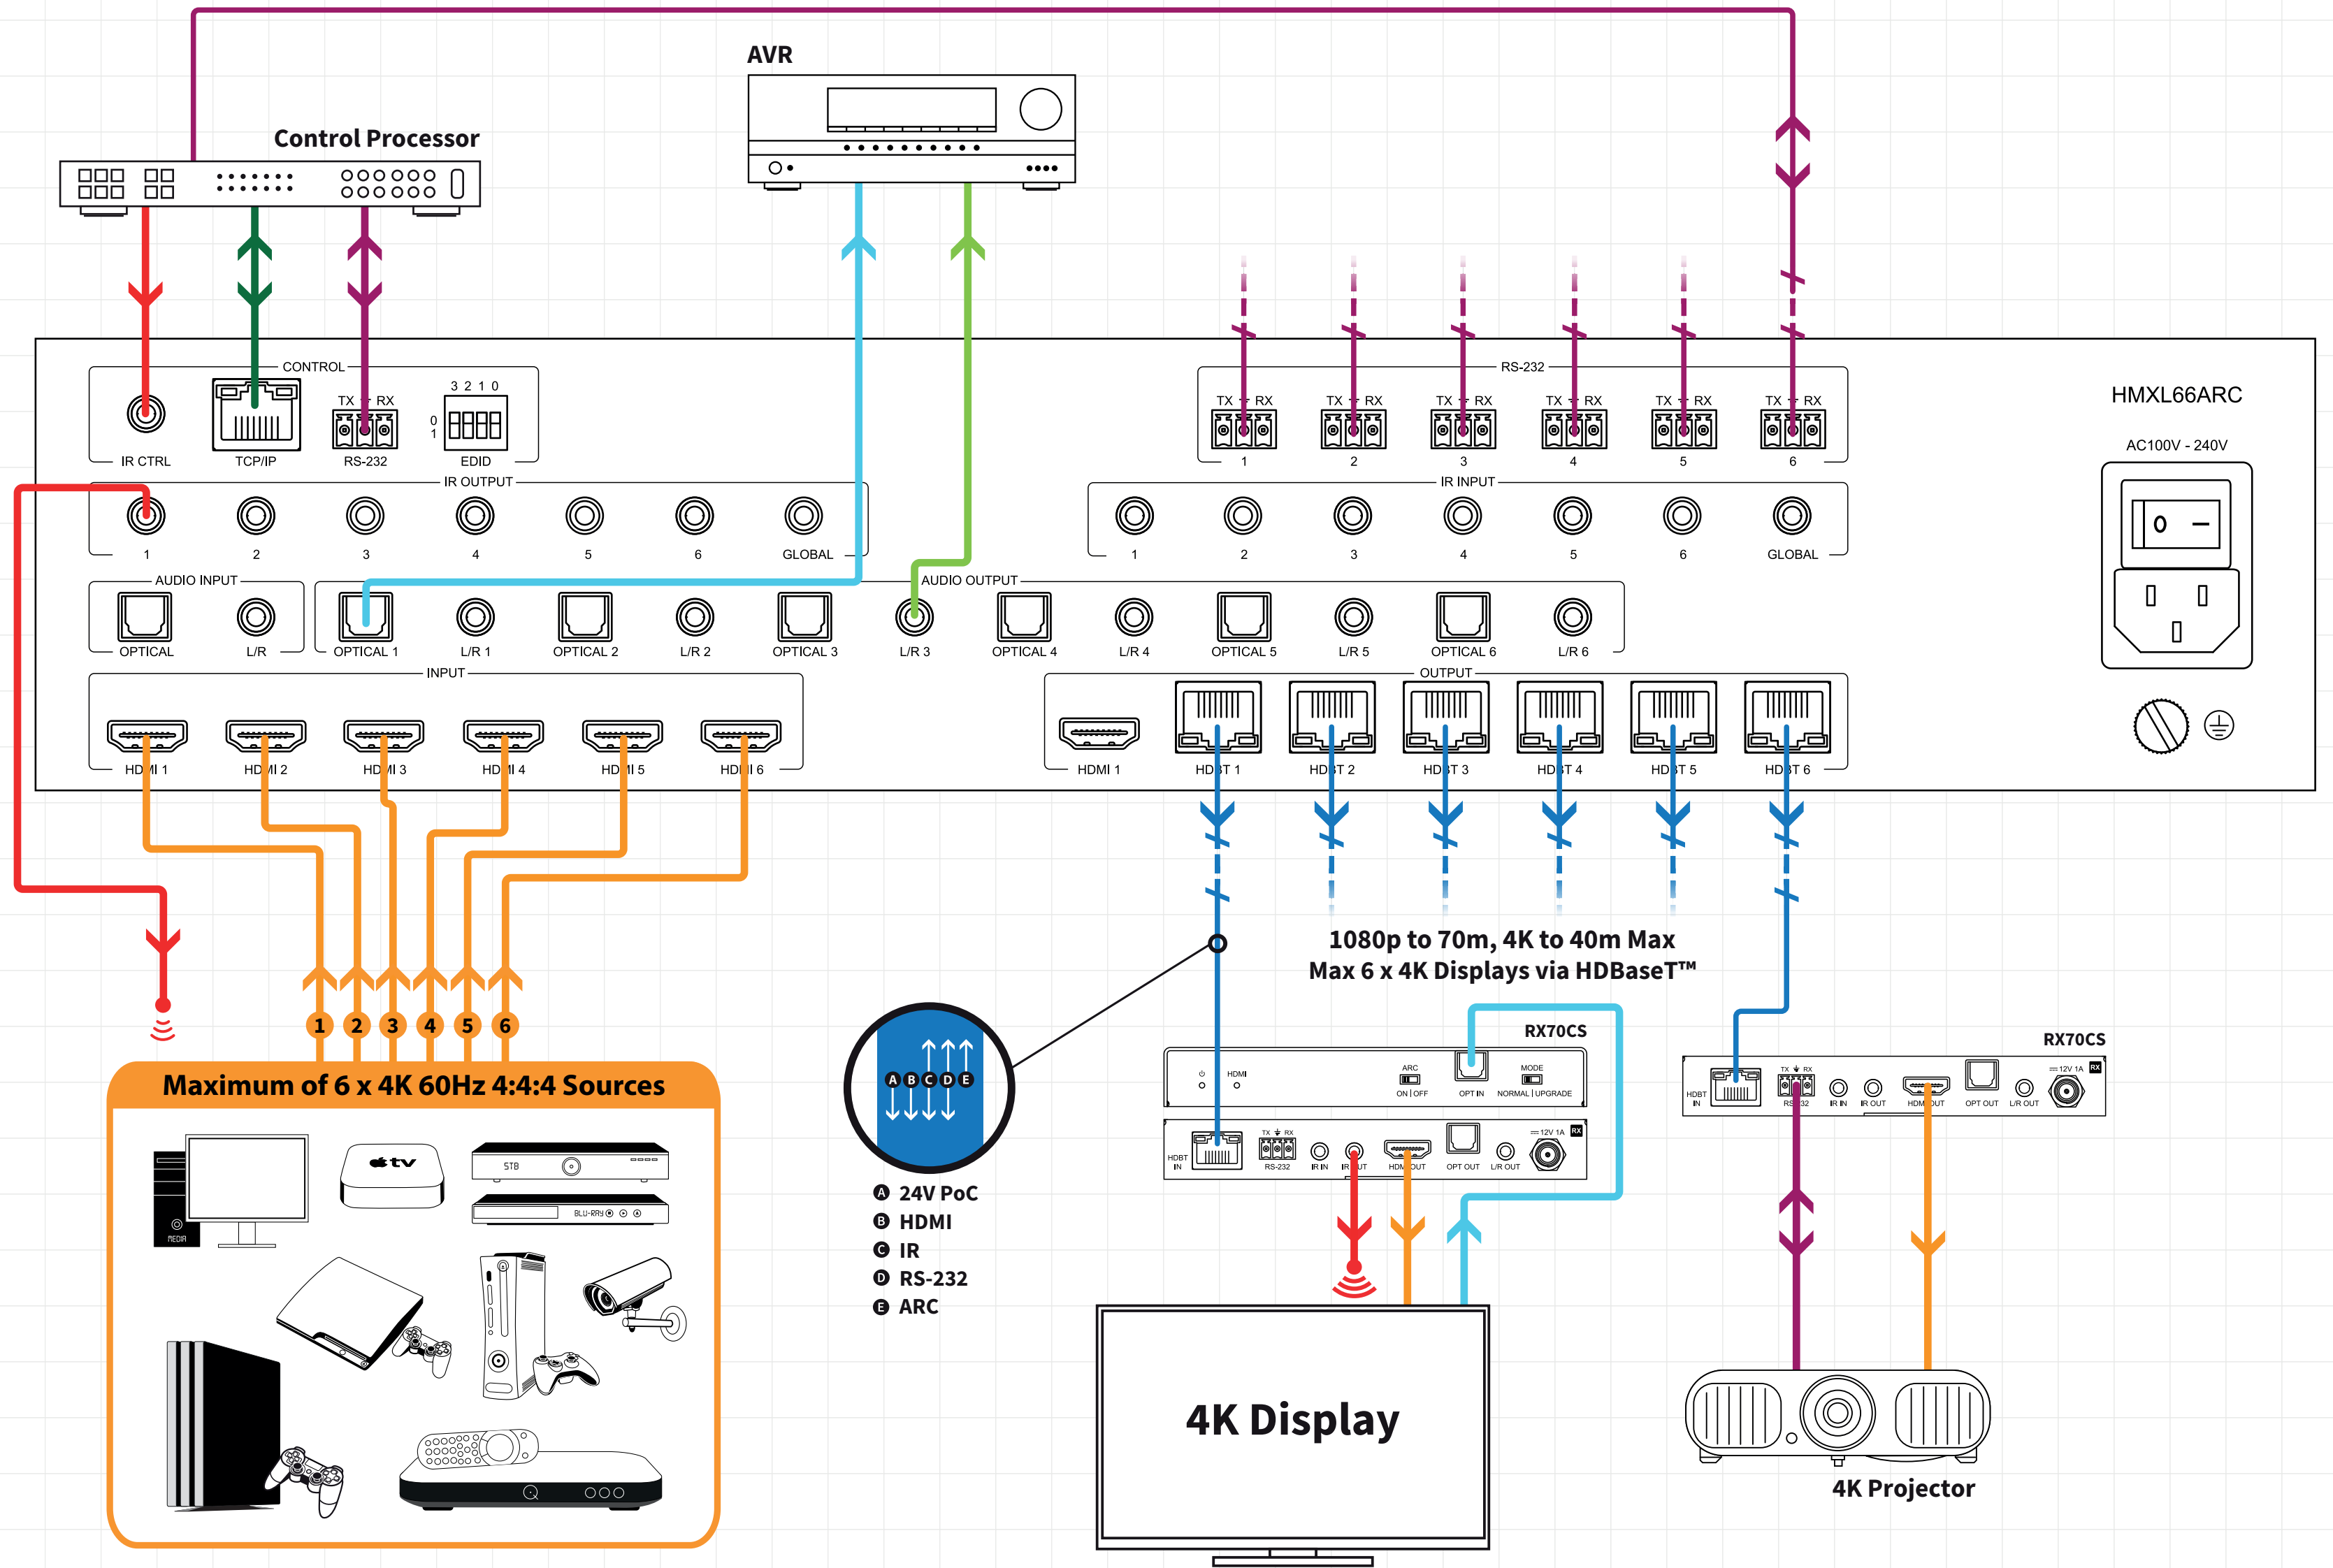

Example Schematic
HMXL66ARC

- RS-232
- HDMI
- CAT Cable
- Network Connection
- Optical Digital
- Stereo Audio
- IR

Maximum of 6 x 4K 60Hz 4:4:4 Sources

**1080p to 70m, 4K to 40m Max
Max 6 x 4K Displays via HDBaseT™**

- A** 24V PoC
- B** HDMI
- C** IR
- D** RS-232
- E** ARC

For 24V PoC, HDMI ARC and Optical Audio Return functionality, the RX70CS HDBaseT™ receiver must be used.