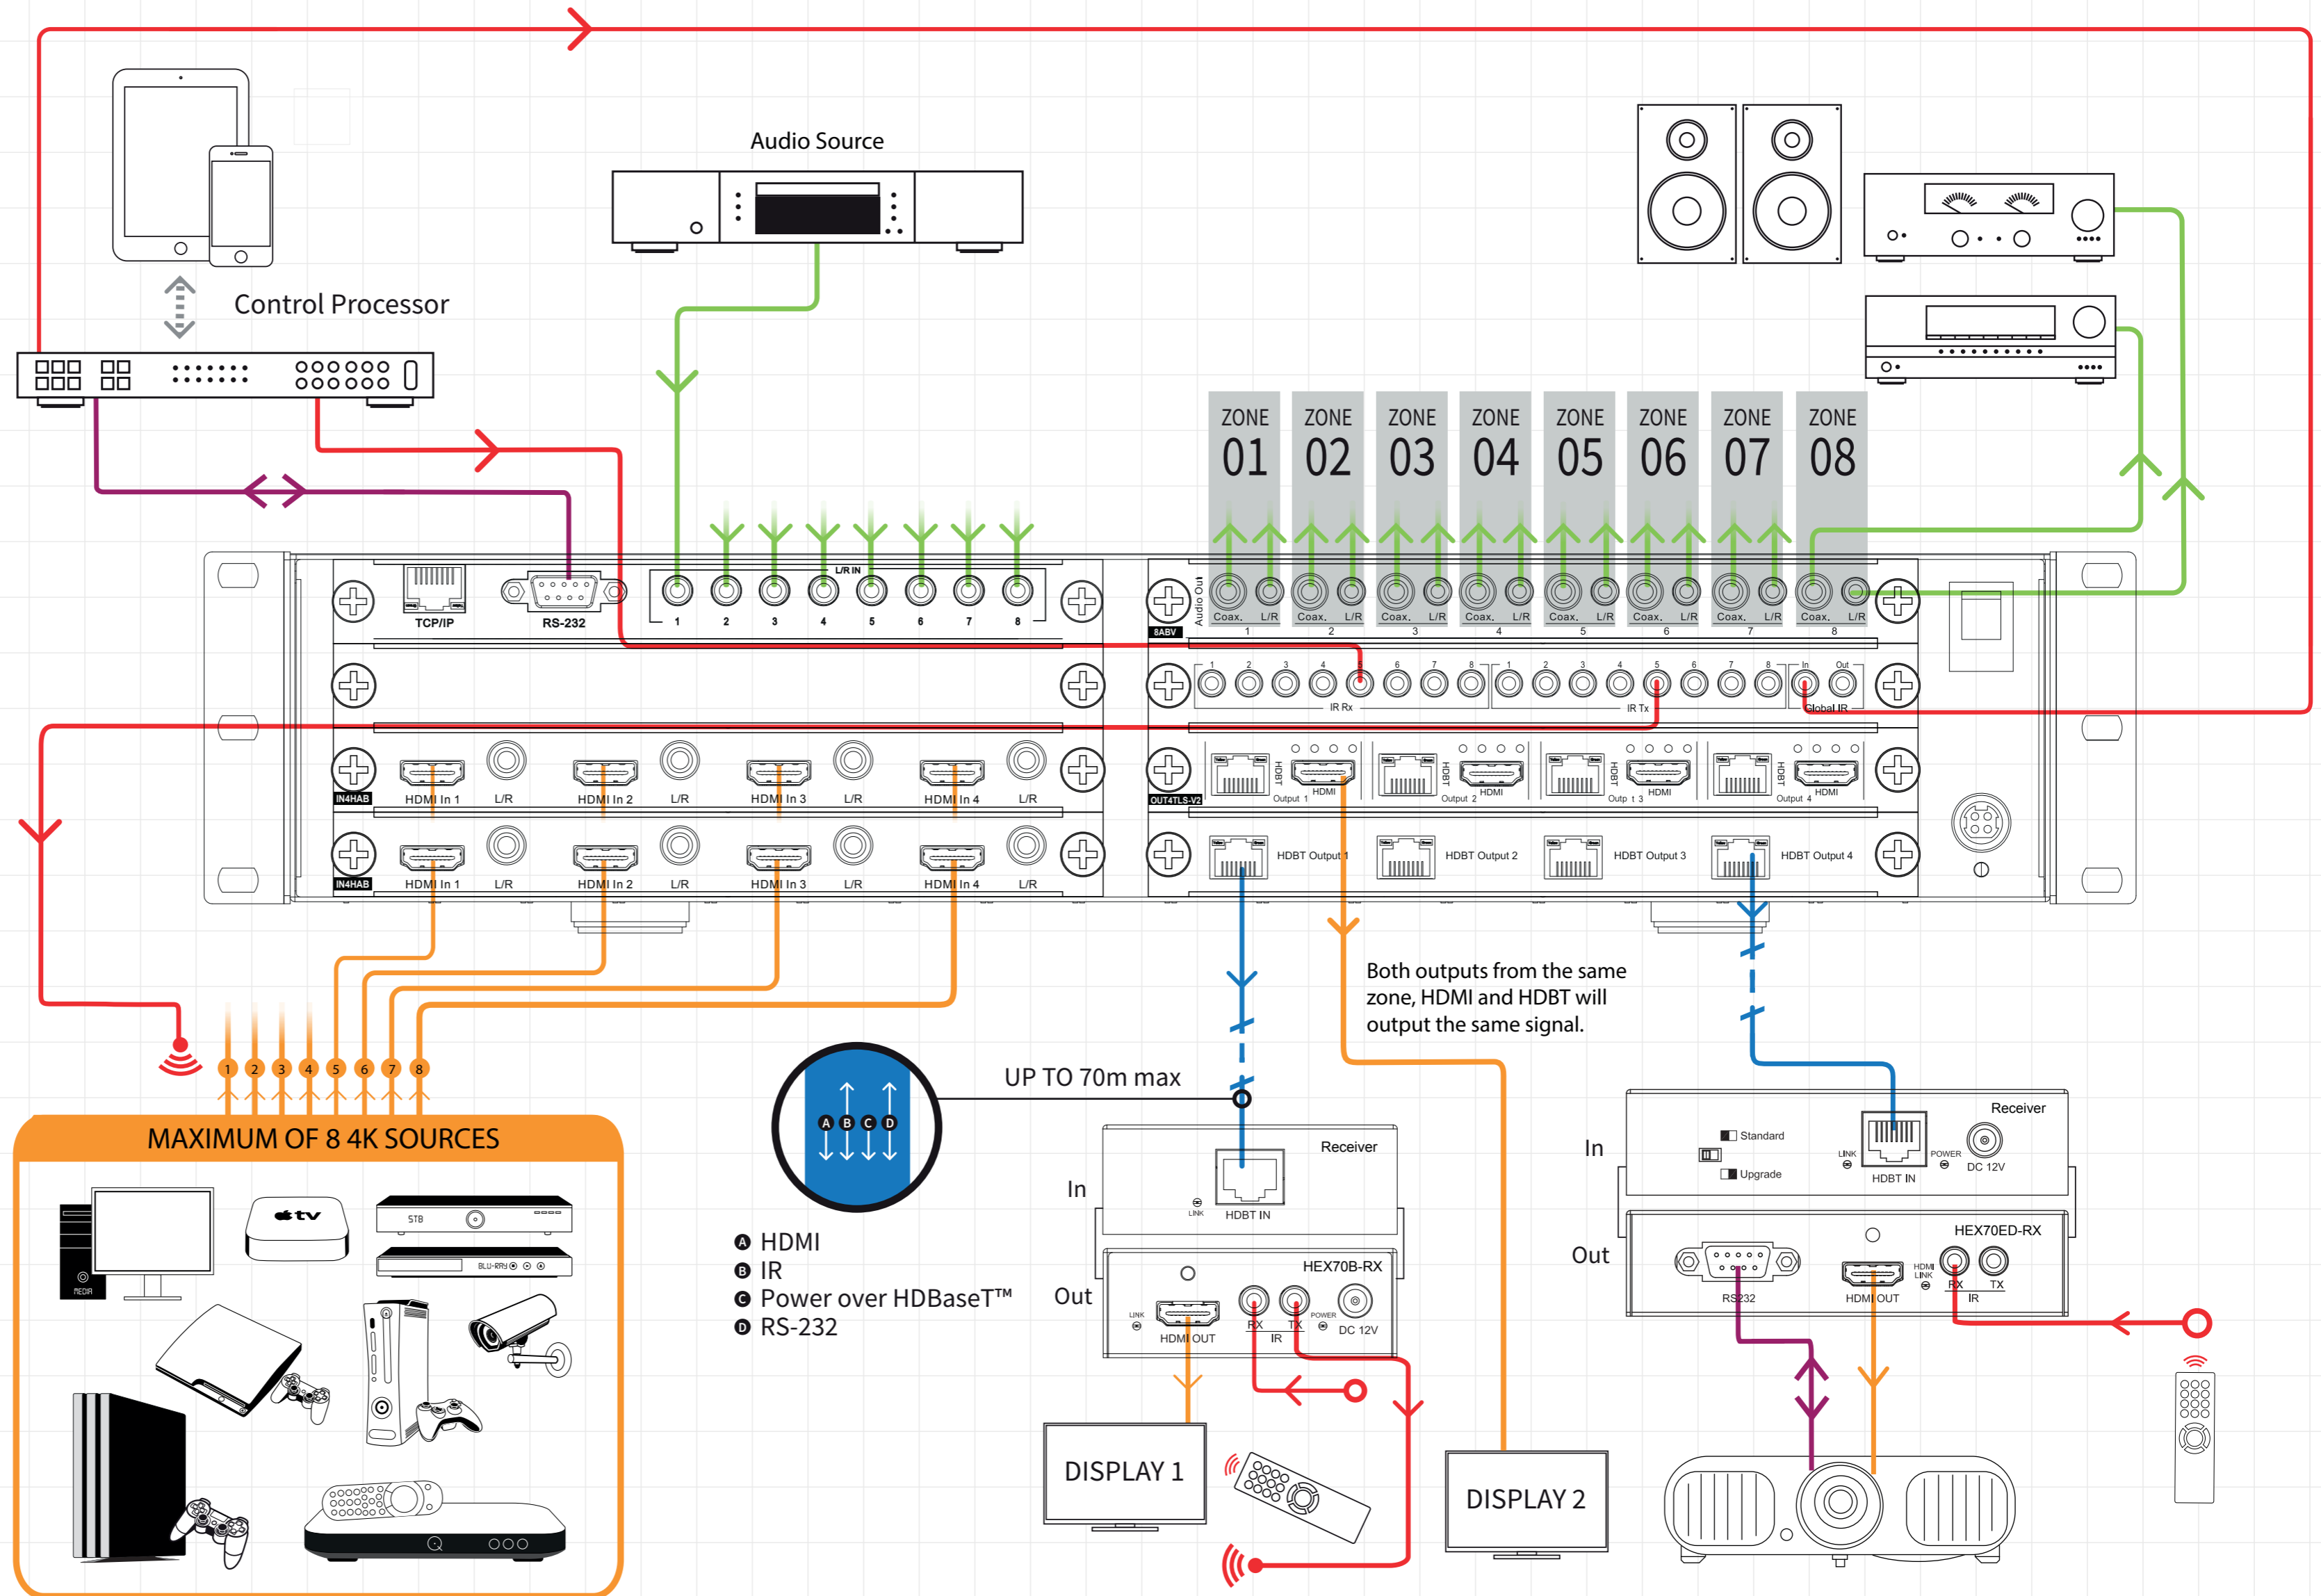

Example Schematic
PRO88HBT70CS

MAXIMUM OF 8 4K SOURCES

Legend:

- CAT 5e/6/6a/7
- RS-232
- HDMI
- Audio
- IR Cable

Both outputs from the same zone, HDMI and HDBT will output the same signal.

UP TO 70m max