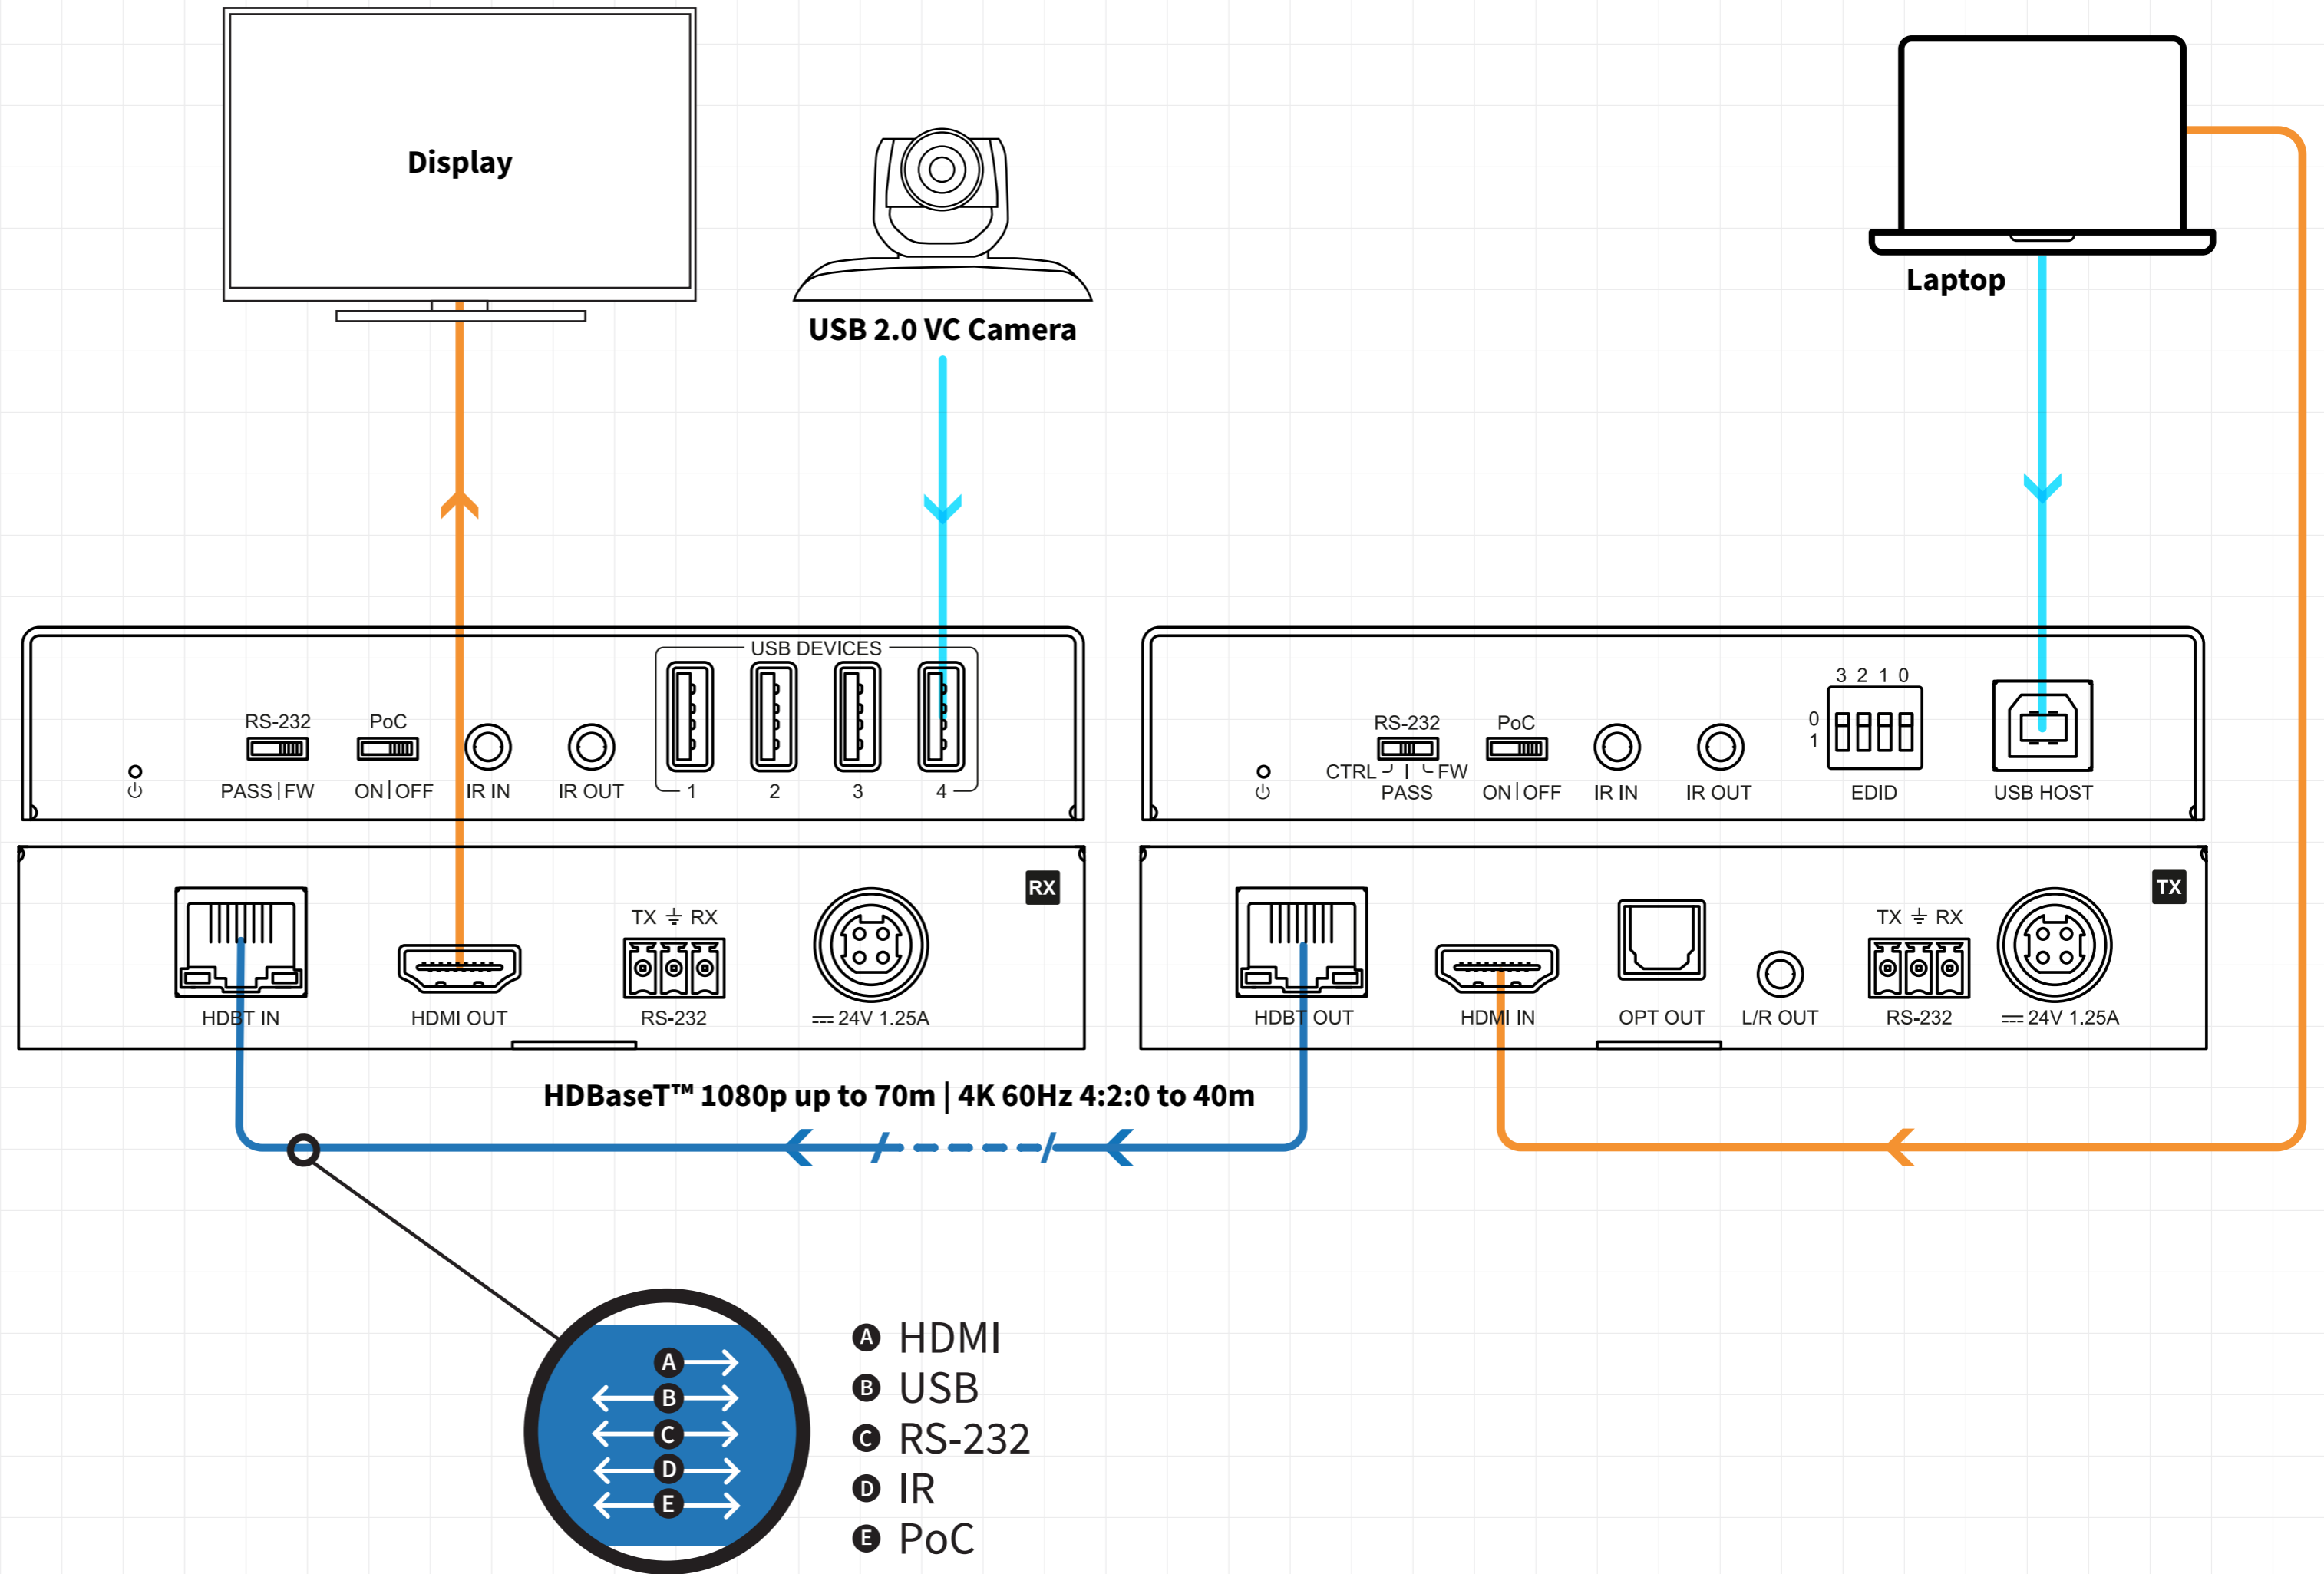

Example Schematic
HEX70USB-KIT

USB combined data rate limited to 280Mbps

Example Schematic
HEX70USB-KIT

- CAT
- HDMI
- RS232
- Stereo Audio
- USB