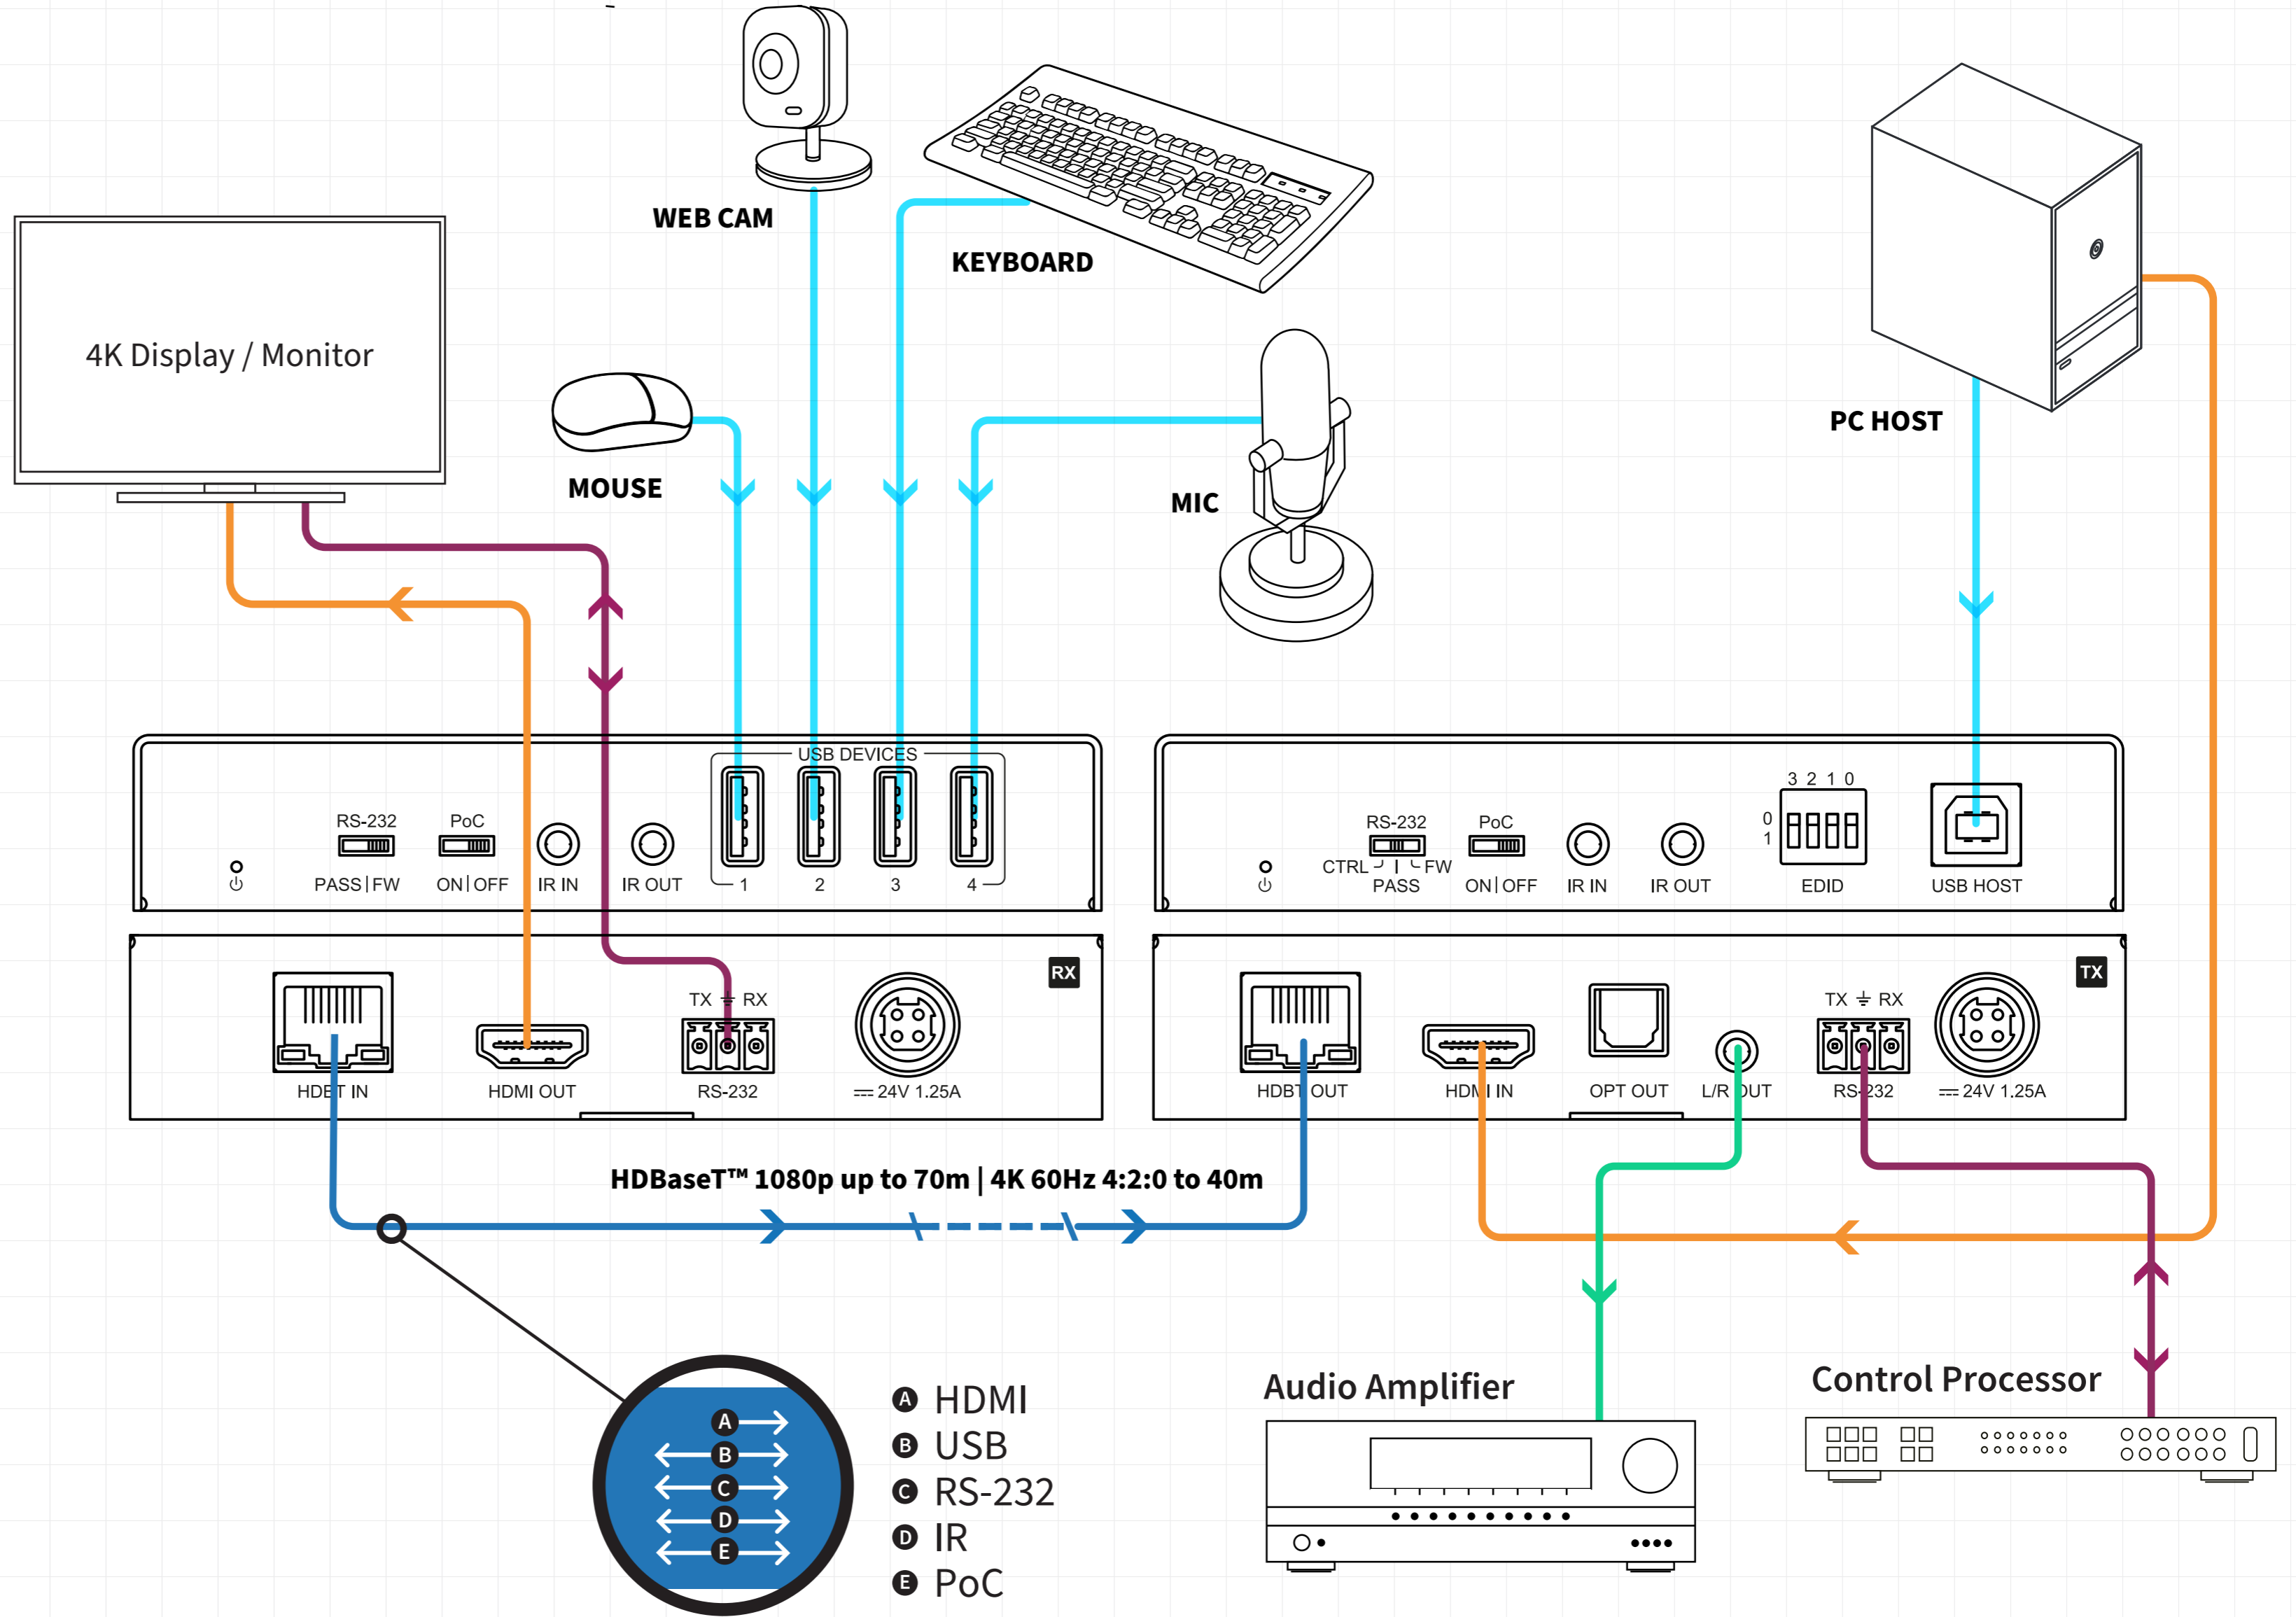

Example Schematic
HEX70USB-KIT

USB combined data rate limited to 280Mbps

Example Schematic
HEX70USB-KIT

- CAT
- HDMI
- RS232
- Stereo Audio
- USB